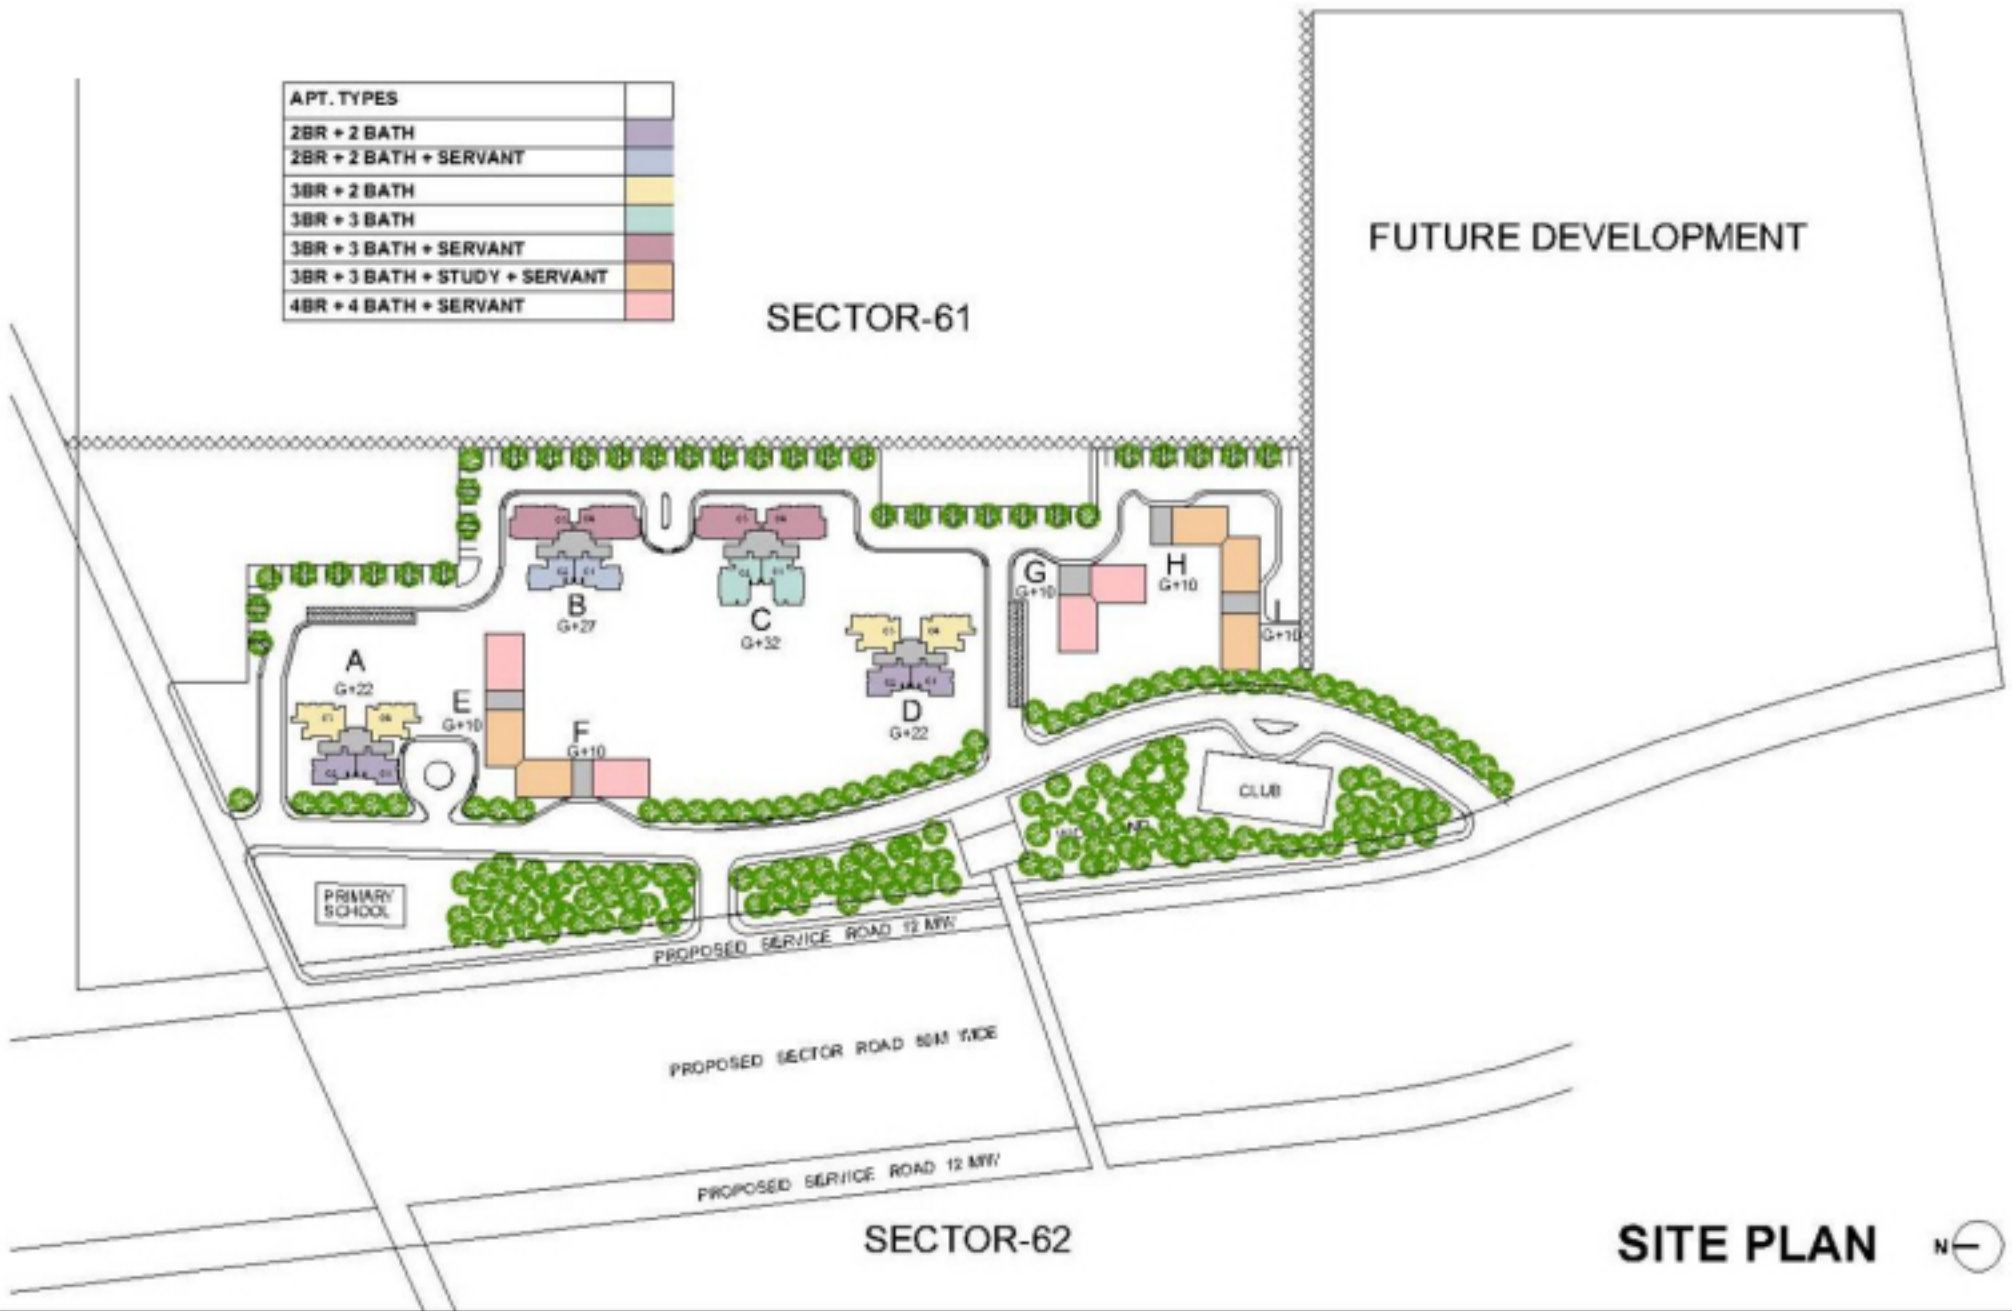

APT. TYPES	
2BR + 2 BATH	[Purple]
2BR + 2 BATH + SERVANT	[Blue-Gray]
3BR + 2 BATH	[Yellow]
3BR + 3 BATH	[Teal]
3BR + 3 BATH + SERVANT	[Light Blue]
3BR + 3 BATH + STUDY + SERVANT	[Orange]
4BR + 4 BATH + SERVANT	[Pink]

SECTOR-61

FUTURE DEVELOPMENT

SITE PLAN 